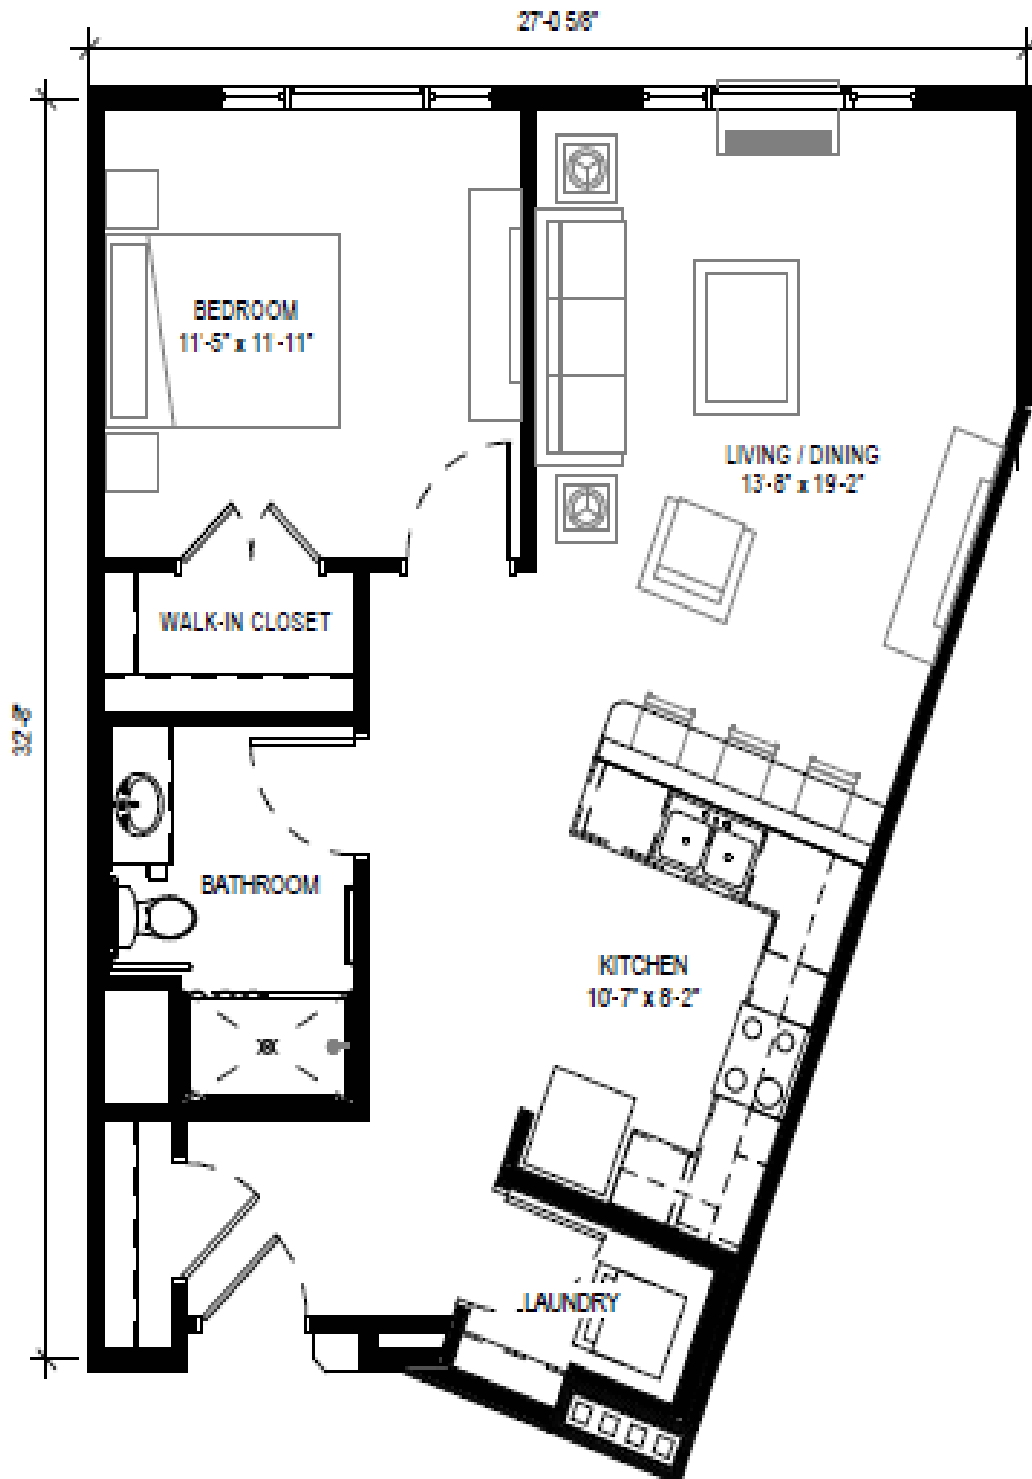

NICKERSON, ELLA

1 Bedroom/1 Bathroom

632 square feet

ELK RIVER
SENIOR LIVING

NICKERSON, F.W.

1 Bedroom/1 Bathroom

636 square feet

ELK RIVER
SENIOR LIVING

NICKERSON, LOUISE

1 Bedroom/1 Bathroom

690 square feet

NICKERSON, LOU

1 Bedroom/1 Bathroom

744 square feet

NICKERSON, CLIFFORD

1 Bedroom/1 Bathroom

741 square feet

ELK RIVER
SENIOR LIVING

NICKERSON, H.B.

1 Bedroom/1 Bathroom

676 square feet

Accessible

Jennie 471 sf

W.A. 510 sf

Ready to downsize but want to keep your bedroom separate from your living area? Look no further—the Jennie is the plan for you.

Need a bit more space? W.A. Frye has you covered.