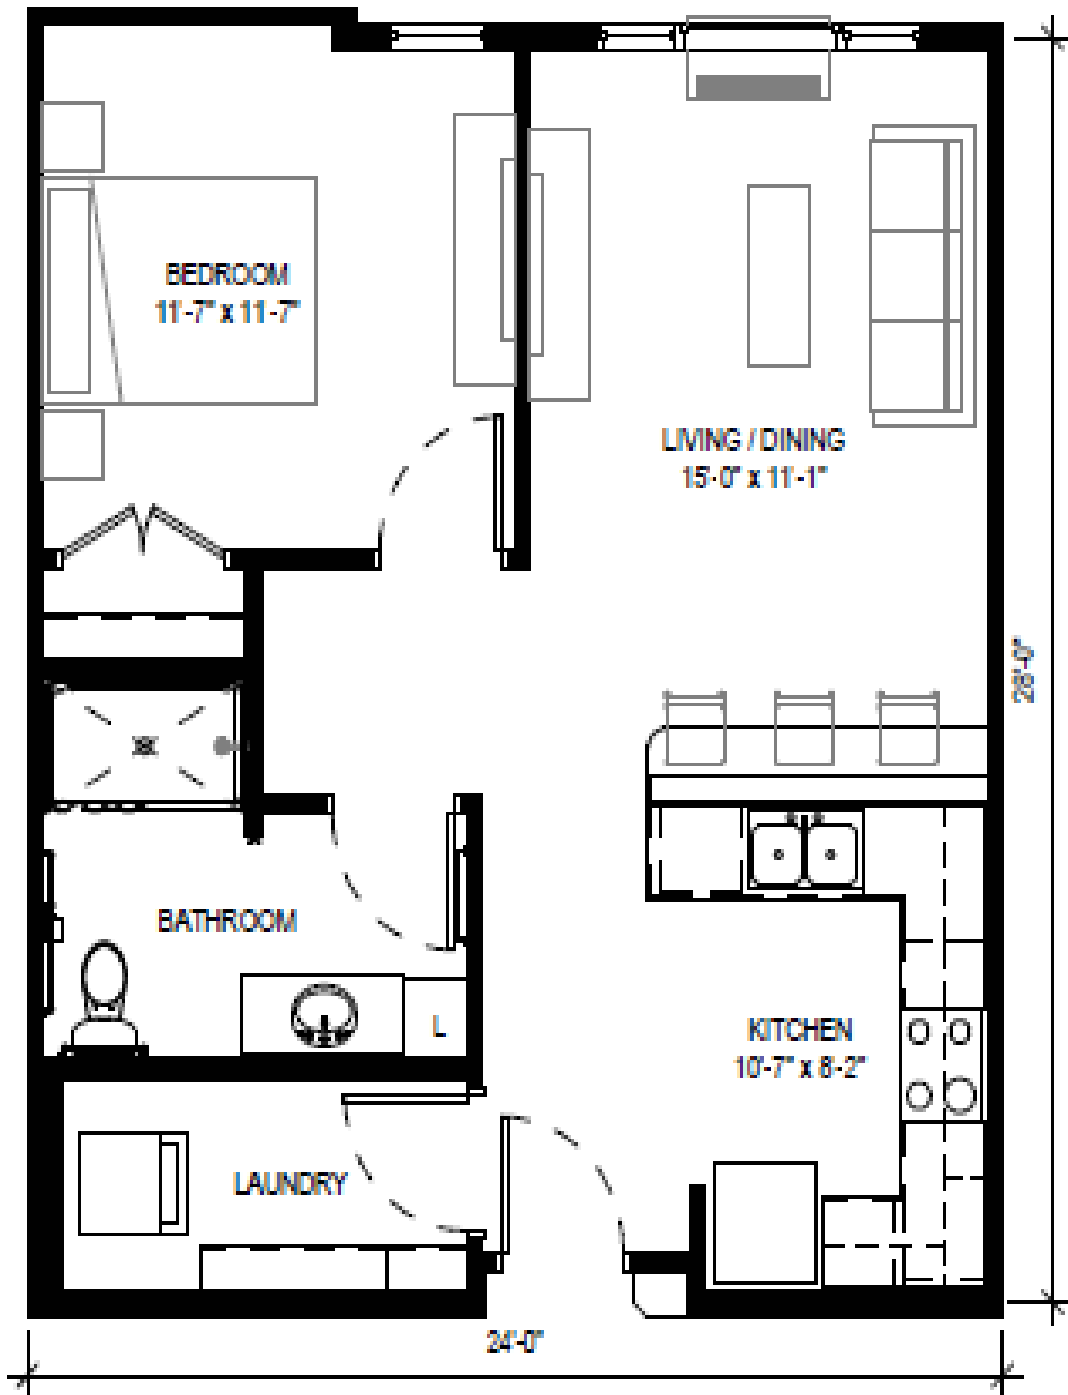

NICKERSON, ELLA

1 Bedroom/1 Bathroom

632 square feet

ELK RIVER
SENIOR LIVING

NICKERSON, F.W.

1 Bedroom/1 Bathroom

636 square feet

ELK RIVER
SENIOR LIVING

NICKERSON, LOUISE

1 Bedroom/1 Bathroom

690 square feet

NICKERSON, LOU

1 Bedroom/1 Bathroom

744 square feet

NICKERSON, CLIFFORD

1 Bedroom/1 Bathroom

741 square feet

ELK RIVER
SENIOR LIVING

NICKERSON, H.B.

1 Bedroom/1 Bathroom

676 square feet

Accessible

Jennie 471 sf

W.A. 510 sf

Ready to downsize but want to keep your bedroom separate from your living area? Look no further—the Jennie is the plan for you.

Need a bit more space? W.A. Frye has you covered.