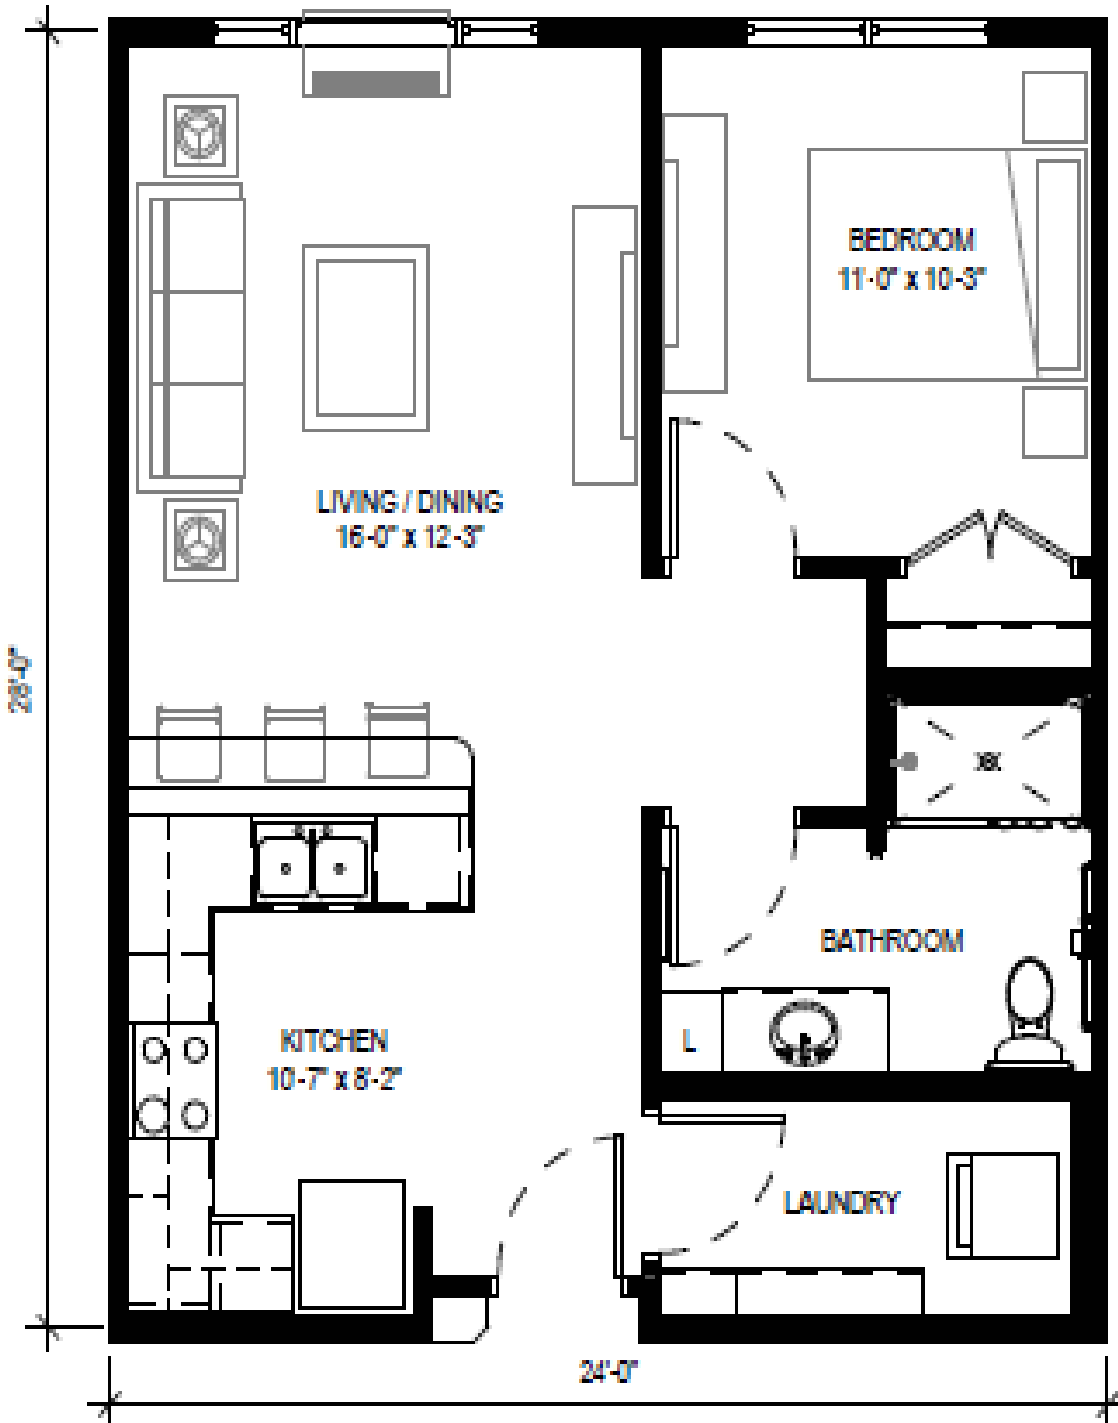

NICKERSON, ELLA

1 Bedroom/1 Bathroom

632 square feet

ELK RIVER
SENIOR LIVING

NICKERSON, F.W.

1 Bedroom/1 Bathroom

636 square feet

ELK RIVER
SENIOR LIVING

NICKERSON, LOUISE

1 Bedroom/1 Bathroom

690 square feet

NICKERSON, LOU

1 Bedroom/1 Bathroom

744 square feet

NICKERSON, CLIFFORD

1 Bedroom/1 Bathroom

741 square feet

ELK RIVER
SENIOR LIVING

NICKERSON, H.B.

1 Bedroom/1 Bathroom

676 square feet

Accessible

Jennie 471 sf

W.A. 510 sf

Ready to downsize but want to keep your bedroom separate from your living area? Look no further—the Jennie is the plan for you.

Need a bit more space? W.A. Frye has you covered.