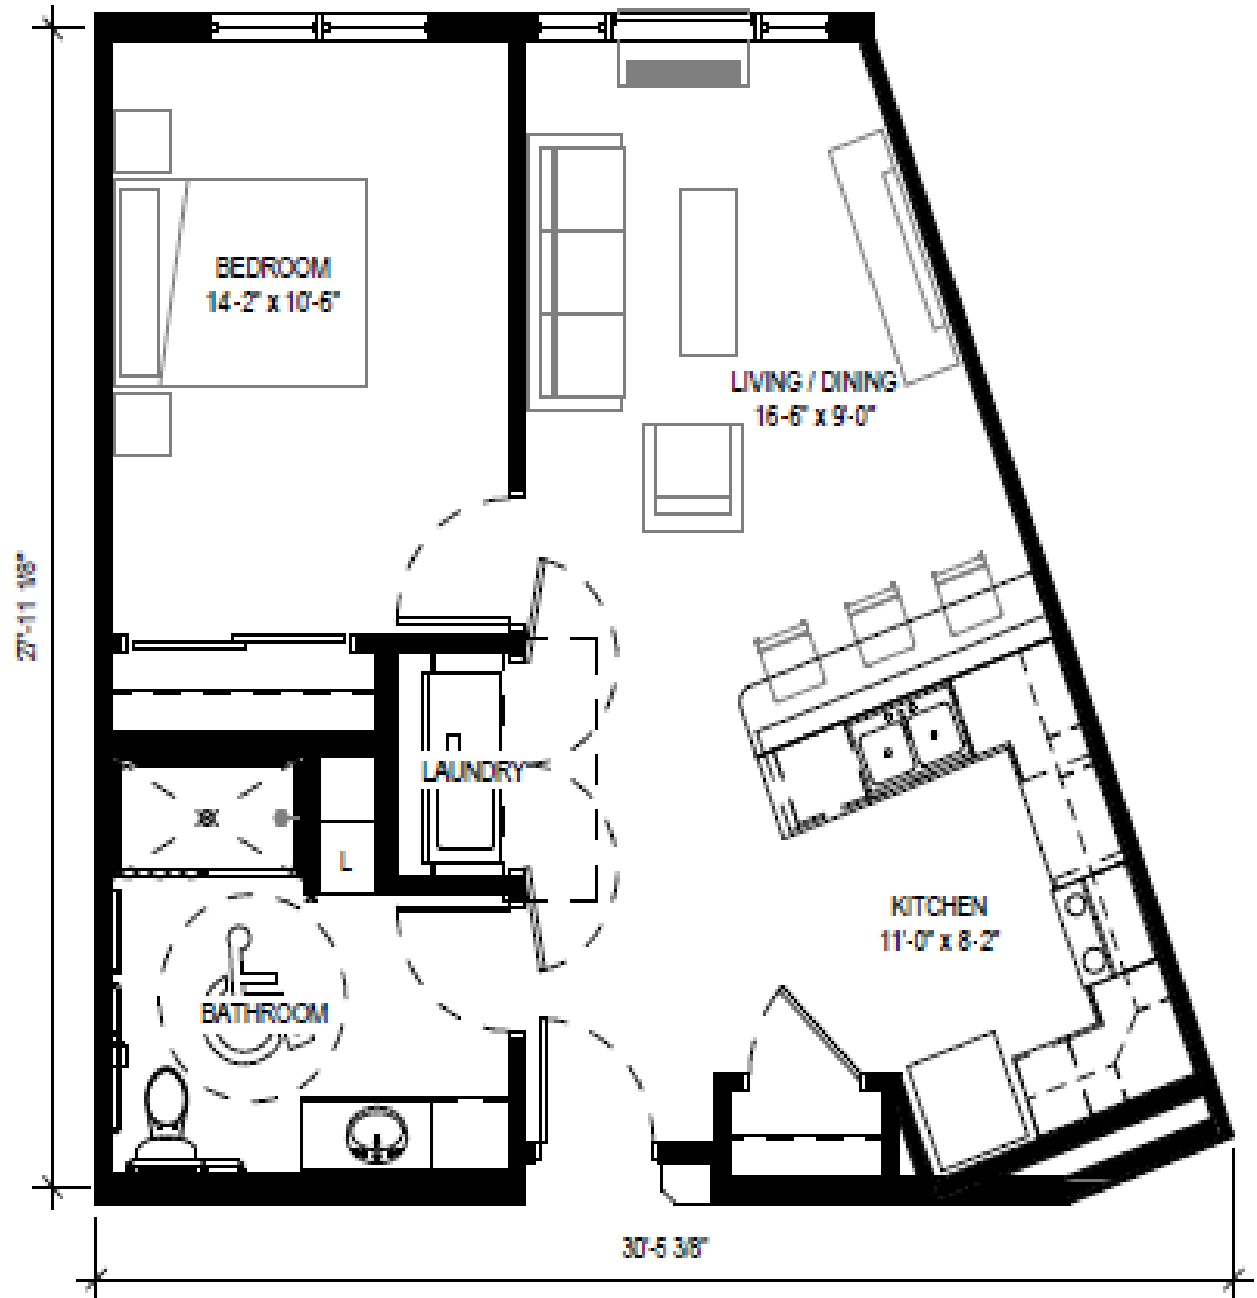

NICKERSON, ELLA

1 Bedroom/1 Bathroom

632 square feet

ELK RIVER
SENIOR LIVING

NICKERSON, F.W.

1 Bedroom/1 Bathroom

636 square feet

ELK RIVER
SENIOR LIVING

NICKERSON, LOUISE

1 Bedroom/1 Bathroom

690 square feet

NICKERSON, LOU

1 Bedroom/1 Bathroom

744 square feet

NICKERSON, CLIFFORD

1 Bedroom/1 Bathroom

741 square feet

ELK RIVER
SENIOR LIVING

NICKERSON, H.B.

1 Bedroom/1 Bathroom

676 square feet

Accessible

Jennie 471 sf

W.A. 510 sf

Ready to downsize but want to keep your bedroom separate from your living area? Look no further—the Jennie is the plan for you.

Need a bit more space? W.A. Frye has you covered.