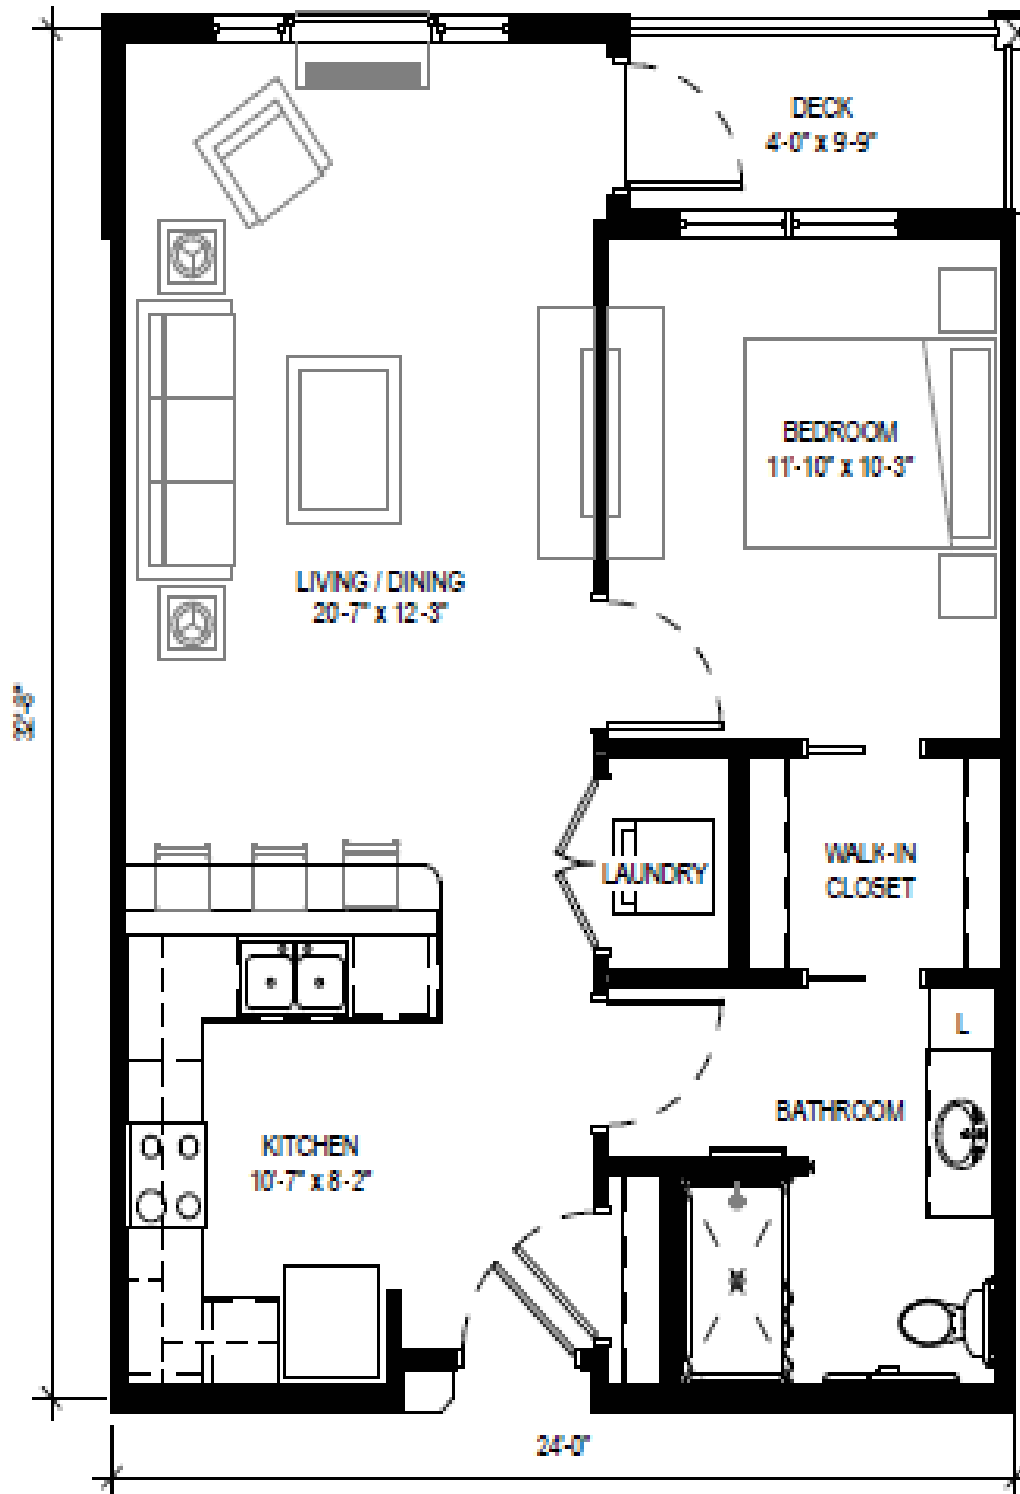

NICKERSON, ELLA

1 Bedroom/1 Bathroom

632 square feet

ELK RIVER
SENIOR LIVING

NICKERSON, F.W.

1 Bedroom/1 Bathroom

636 square feet

ELK RIVER
SENIOR LIVING

NICKERSON, LOUISE

1 Bedroom/1 Bathroom

690 square feet

NICKERSON, LOU

1 Bedroom/1 Bathroom

744 square feet

NICKERSON, CLIFFORD

1 Bedroom/1 Bathroom

741 square feet

ELK RIVER
SENIOR LIVING

NICKERSON, H.B.

1 Bedroom/1 Bathroom

676 square feet

Accessible

Jennie 471 sf

W.A. 510 sf

Ready to downsize but want to keep your bedroom separate from your living area? Look no further—the Jennie is the plan for you.

Need a bit more space? W.A. Frye has you covered.