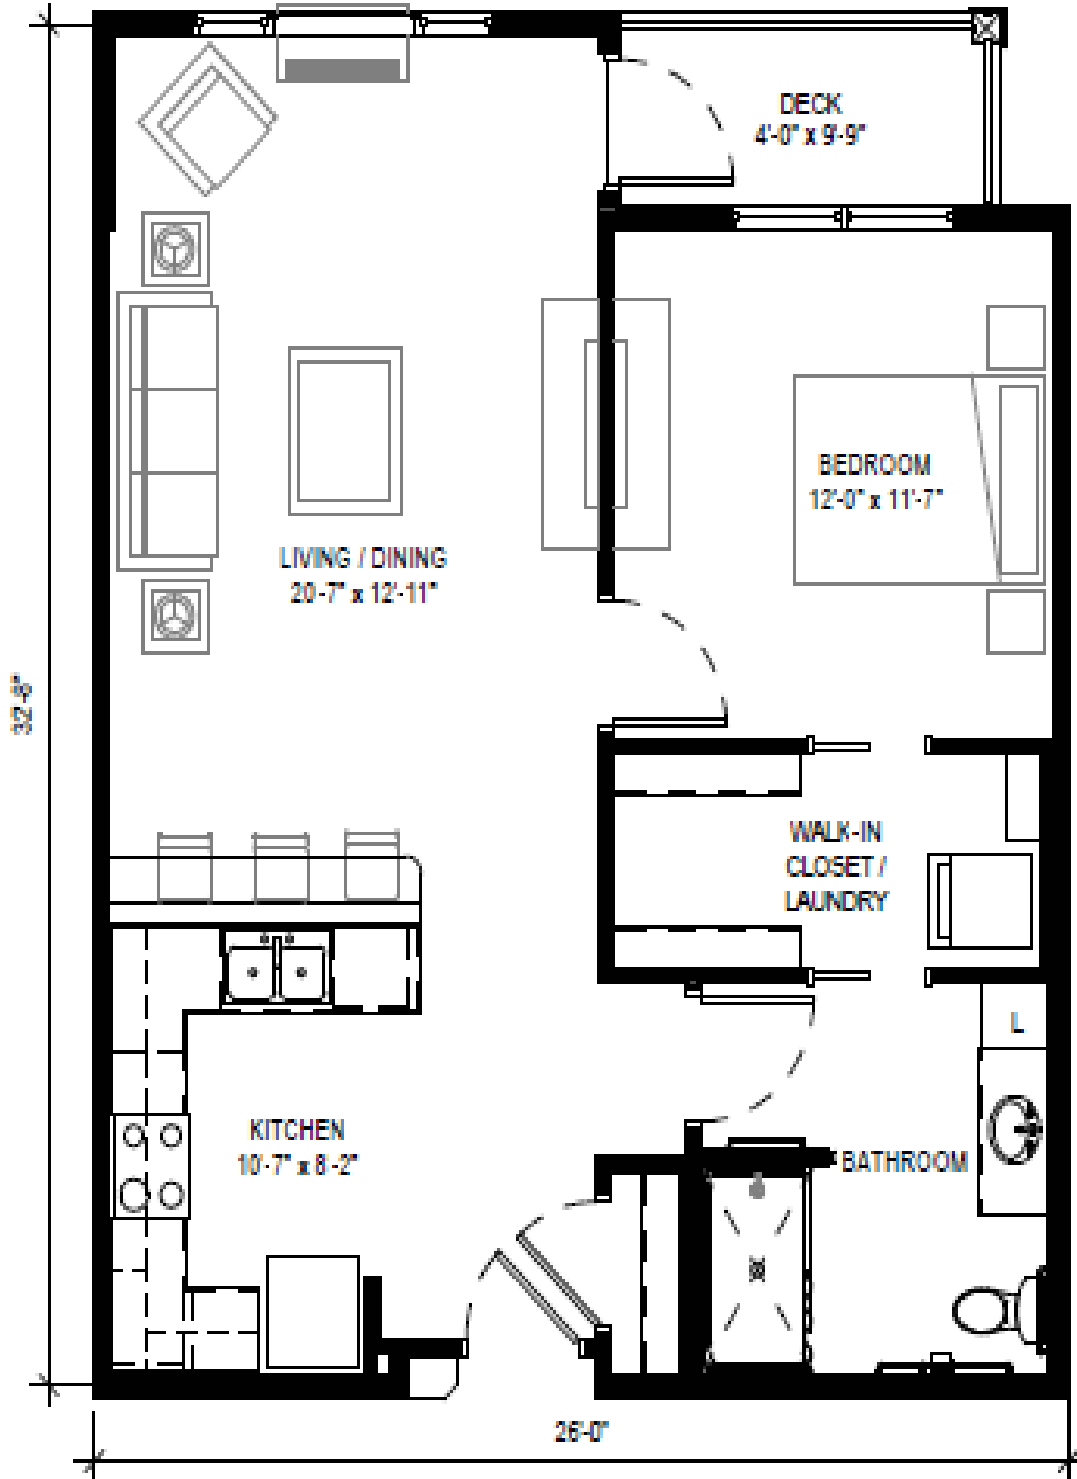

NICKERSON, ELLA

1 Bedroom/1 Bathroom

632 square feet

ELK RIVER
SENIOR LIVING

NICKERSON, F.W.

1 Bedroom/1 Bathroom

636 square feet

ELK RIVER
SENIOR LIVING

NICKERSON, LOUISE

1 Bedroom/1 Bathroom

690 square feet

NICKERSON, LOU

1 Bedroom/1 Bathroom

744 square feet

NICKERSON, CLIFFORD

1 Bedroom/1 Bathroom

741 square feet

ELK RIVER
SENIOR LIVING

NICKERSON, H.B.

1 Bedroom/1 Bathroom

676 square feet

Accessible

Jennie 471 sf

W.A. 510 sf

Ready to downsize but want to keep your bedroom separate from your living area? Look no further—the Jennie is the plan for you.

Need a bit more space? W.A. Frye has you covered.